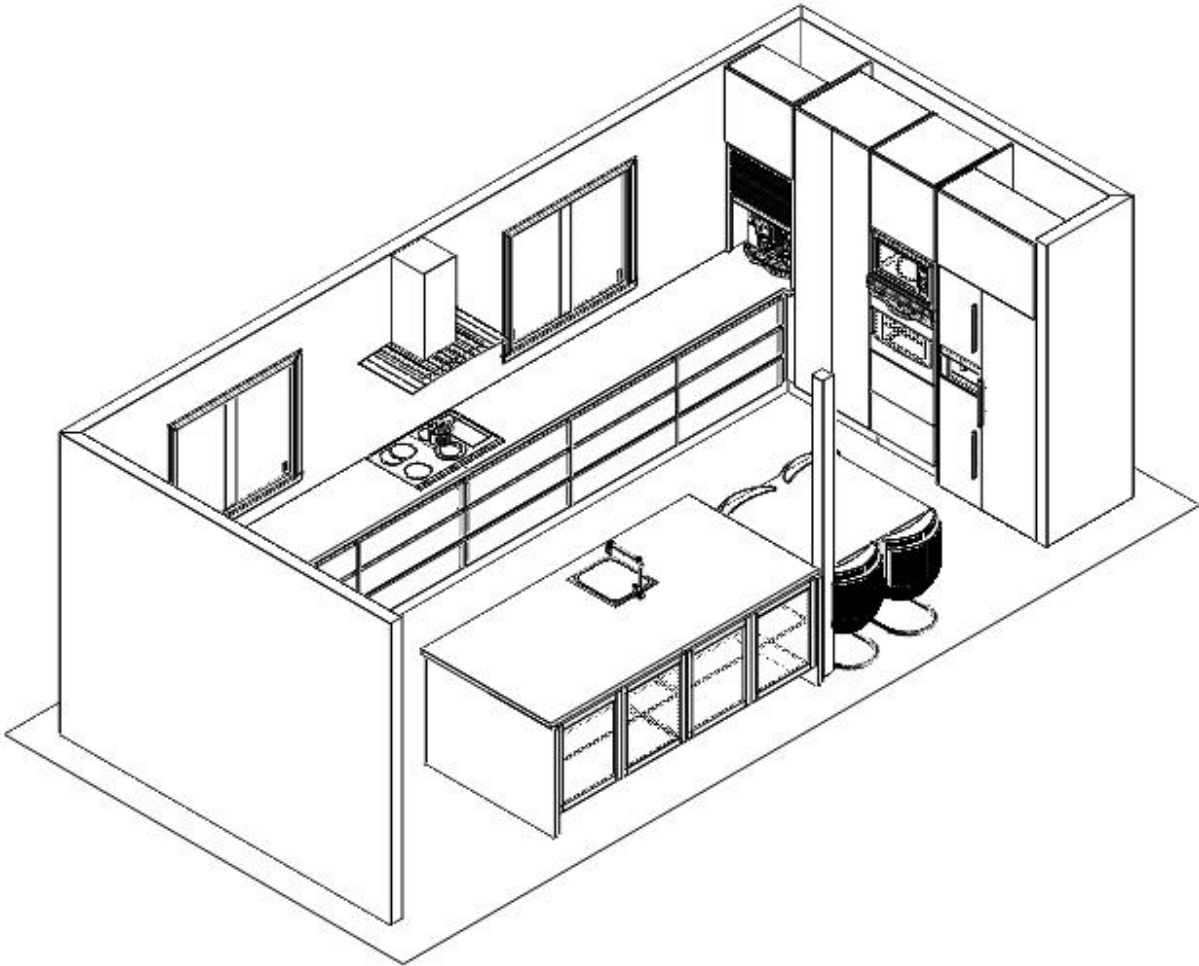

Kitchen designs.

GOLD PACKAGE

Our gold package is perfect for clients that have some ideas about what they are trying to achieve with materials & design of their kitchen. But to get things exactly right may need to make a couple of extra changes.

Package features:

- Black and white elevation plans
- Black and white plan drawing with measurements & perspective view of kitchen design
- 6 changes to first draft drawings

Cost: \$260.00 including GST.