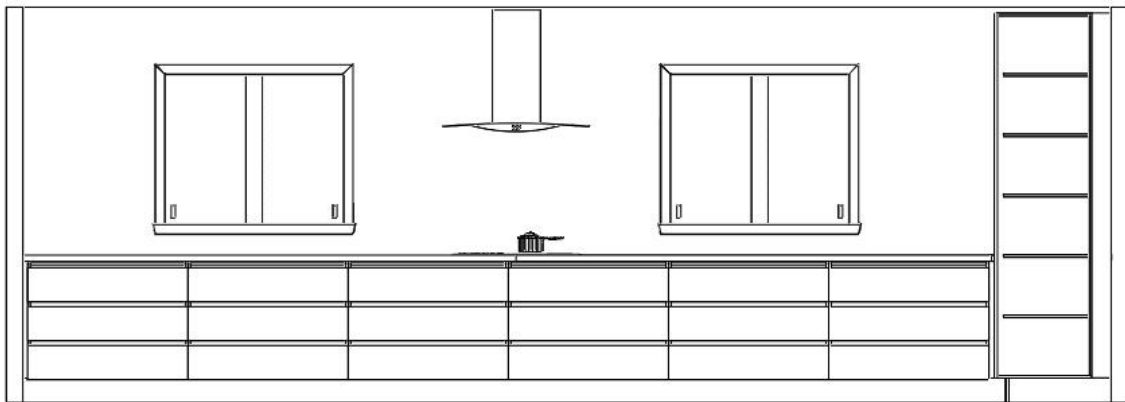

Kitchen designs.

GOLD PACKAGE